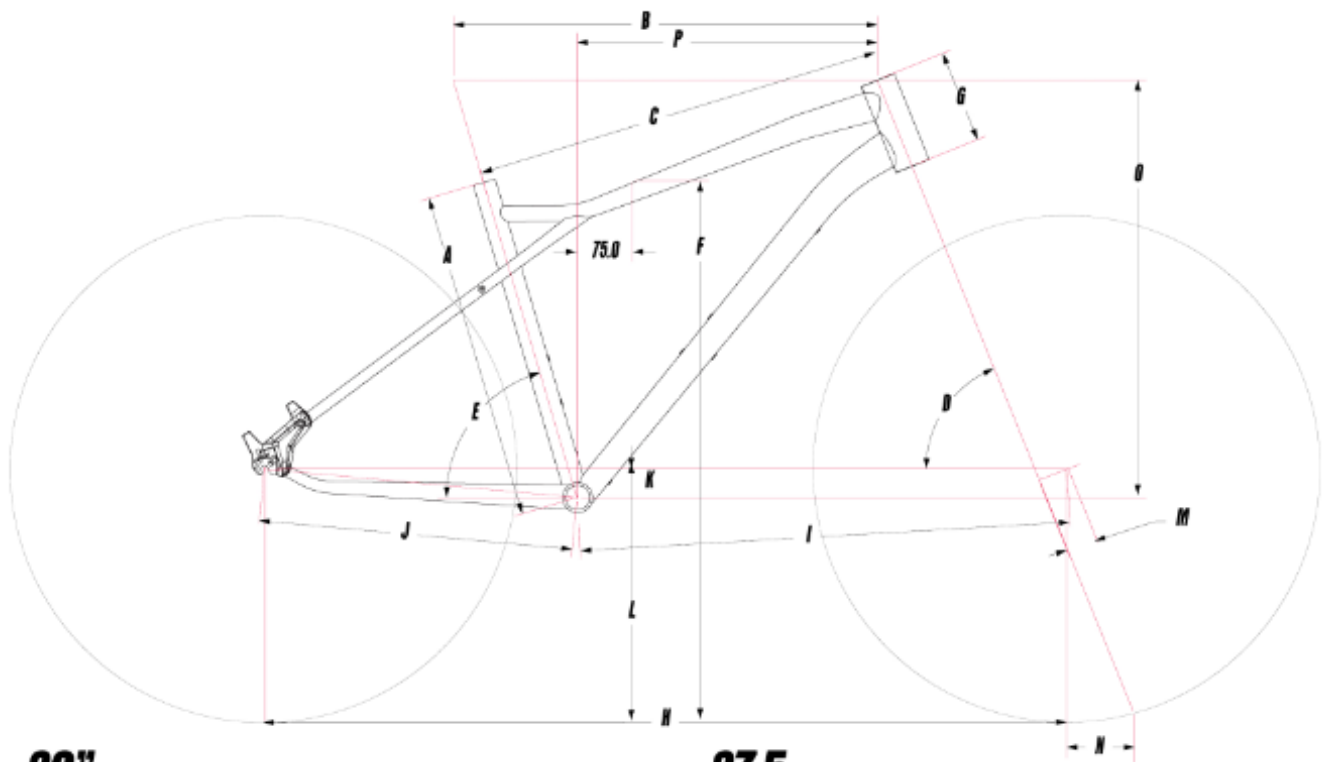

29"

SIZES (CM)	S	M	L	XL
A SEAT TUBE LENGTH	42	46	50	54
C TOP TUBE ACTUAL	56.2	58	60.1	62.4
D HEAD TUBE ANGLE	68.5°	68.5°	68.5°	68.5°
E SEAT TUBE ANGLE	73.5°	73.5°	73.5°	73.5°
F STANDOVER	74.2	76.7	79.2	81.7
G HEAD TUBE LENGTH	12	13	14	15
H WHEELBASE	111.7	114.1	116.5	118.8
I FRONT CENTER	67.9	70.3	72.6	74.9
J CHAIN STAY LENGTH	44.5	44.5	44.5	44.5
K BB DROP	6	6	6	6
L BB HEIGHT	31.2	31.2	31.2	31.2
M FORK RAKE	5.6	5.6	5.6	5.6
O STACK	61	61.9	62.8	63.8
P REACH	39.9	42	44	45.9

27.5

SIZES (CM)	XS	S	M	L
A SEAT TUBE LENGTH	38	42	46	50
C TOP TUBE ACTUAL	53.2	54.9	56.9	59.2
D HEAD TUBE ANGLE	68°	68°	68°	68°
E SEAT TUBE ANGLE	73.5°	73.5°	73.5°	73.5°
F STANDOVER	70.7	73.2	75.7	78.2
G HEAD TUBE LENGTH	11	12	13	14
H WHEELBASE	107.5	109.9	112.3	114.6
I FRONT CENTER	63.8	66.2	68.6	70.9
J CHAIN STAY LENGTH	44	44	44	44
K BB DROP	4	4	4	4
L BB HEIGHT	31.5	31.5	31.5	31.5
M FORK RAKE	4.2	4.2	4.2	4.2
O STACK	56.6	57.5	58.4	59.4
P REACH	37.9	40	42	43.9