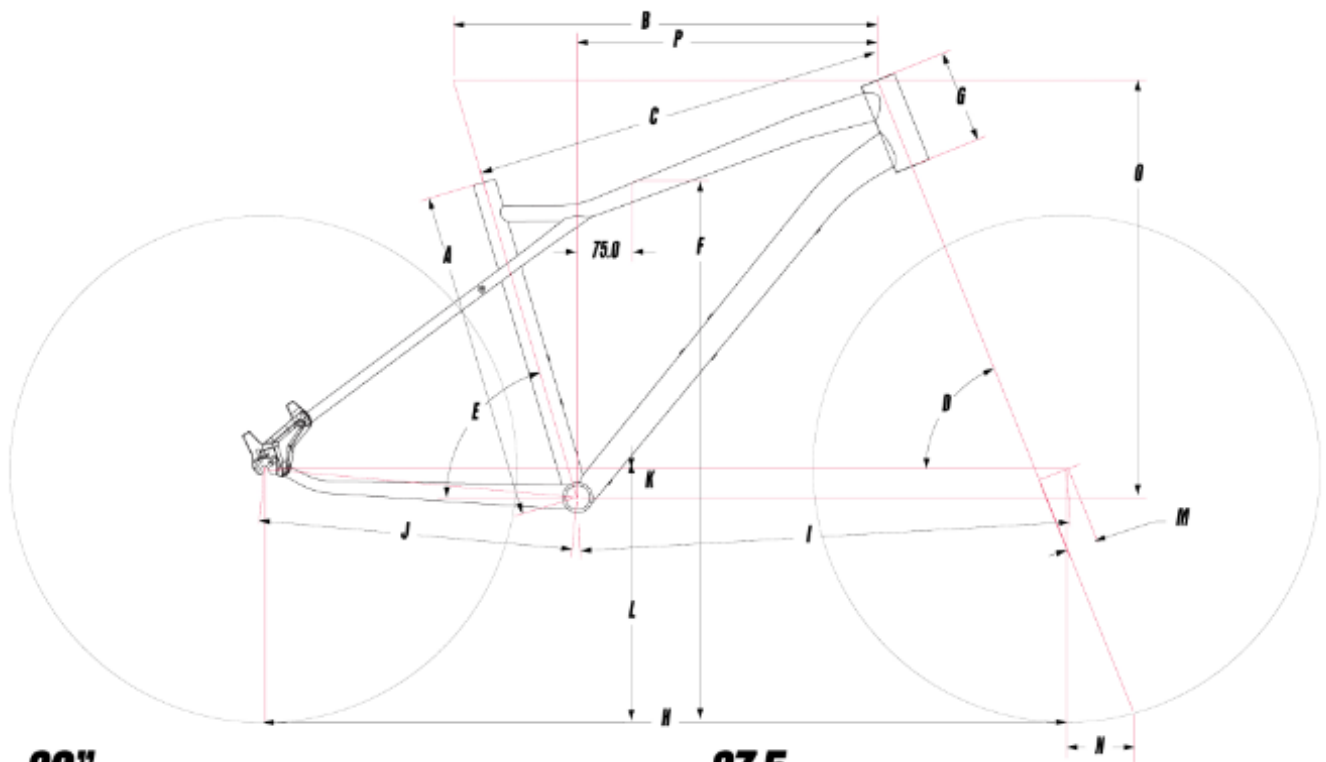

Opony

Vittoria Barzo, 27.5/29 x 2.25", Wire Bead

Szprychy

Stainless Steel, 14g

Hamulce

Shimano MT400 Hydro Disc, 160/160mm RT10 Rotors

Kierownica

GT All Terra Alloy Riser, Double-Butted, 15mm Rise, 9° Sweep, 5° Rise, 740mm Width

29"

SIZES (CM)	S	M	L	XL
A SEAT TUBE LENGTH	42	46	50	54
C TOP TUBE ACTUAL	56.2	58	60.1	62.4
D HEAD TUBE ANGLE	68.5°	68.5°	68.5°	68.5°
E SEAT TUBE ANGLE	73.5°	73.5°	73.5°	73.5°
F STANDOVER	74.2	76.7	79.2	81.7
G HEAD TUBE LENGTH	12	13	14	15
H WHEELBASE	111.7	114.1	116.5	118.8
I FRONT CENTER	67.9	70.3	72.6	74.9
J CHAIN STAY LENGTH	44.5	44.5	44.5	44.5
K BB DROP	6	6	6	6
L BB HEIGHT	31.2	31.2	31.2	31.2
M FORK RAKE	5.6	5.6	5.6	5.6
O STACK	61	61.9	62.8	63.8
P REACH	39.9	42	44	45.9

27.5

SIZES (CM)	XS	S	M	L
A SEAT TUBE LENGTH	38	42	46	50
C TOP TUBE ACTUAL	53.2	54.9	56.9	59.2
D HEAD TUBE ANGLE	68°	68°	68°	68°
E SEAT TUBE ANGLE	73.5°	73.5°	73.5°	73.5°
F STANDOVER	70.7	73.2	75.7	78.2
G HEAD TUBE LENGTH	11	12	13	14
H WHEELBASE	107.5	109.9	112.3	114.6
I FRONT CENTER	63.8	66.2	68.6	70.9
J CHAIN STAY LENGTH	44	44	44	44
K BB DROP	4	4	4	4
L BB HEIGHT	31.5	31.5	31.5	31.5
M FORK RAKE	4.2	4.2	4.2	4.2
O STACK	56.6	57.5	58.4	59.4
P REACH	37.9	40	42	43.9