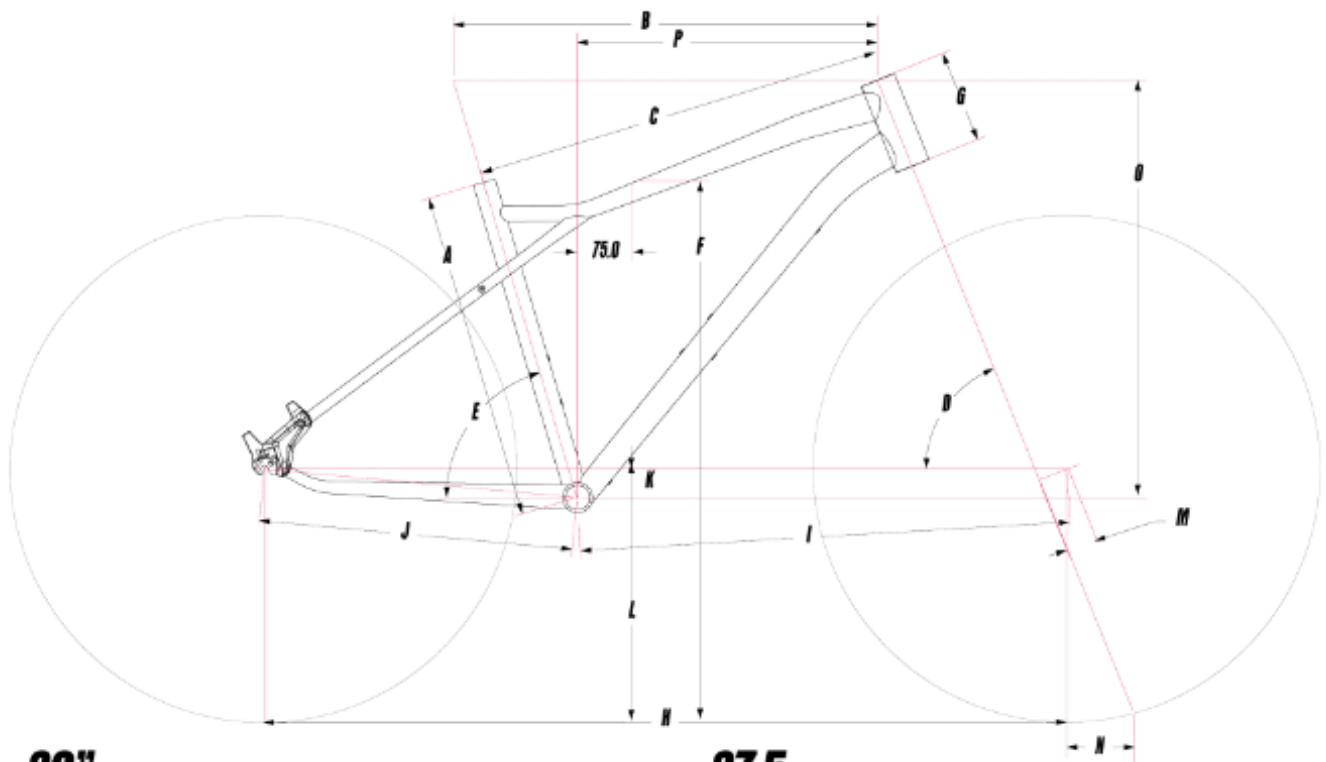

Kolor GT: Niebieski , Szaro-pomarańczowy

Geometria

29"

SIZES (CM)	S	M	L	XL
A SEAT TUBE LENGTH	42	46	50	54
C TOP TUBE ACTUAL	56.2	58	60.1	62.4
D HEAD TUBE ANGLE	68.5°	68.5°	68.5°	68.5°
E SEAT TUBE ANGLE	73.5°	73.5°	73.5°	73.5°
F STANDOVER	74.2	76.7	79.2	81.7
G HEAD TUBE LENGTH	12	13	14	15
H WHEELBASE	111.7	114.1	116.5	118.8
I FRONT CENTER	67.9	70.3	72.6	74.9
J CHAIN STAY LENGTH	44.5	44.5	44.5	44.5
K BB DROP	6	6	6	6
L BB HEIGHT	31.2	31.2	31.2	31.2
M FORK RAKE	5.6	5.6	5.6	5.6
O STACK	61	61.9	62.8	63.8
P REACH	39.9	42	44	45.9

27.5

SIZES (CM)	XS	S	M	L
A SEAT TUBE LENGTH	38	42	46	50
C TOP TUBE ACTUAL	53.2	54.9	56.9	59.2
D HEAD TUBE ANGLE	68°	68°	68°	68°
E SEAT TUBE ANGLE	73.5°	73.5°	73.5°	73.5°
F STANDOVER	70.7	73.2	75.7	78.2
G HEAD TUBE LENGTH	11	12	13	14
H WHEELBASE	107.5	109.9	112.3	114.6
I FRONT CENTER	63.8	66.2	68.6	70.9
J CHAIN STAY LENGTH	44	44	44	44
K BB DROP	4	4	4	4
L BB HEIGHT	31.5	31.5	31.5	31.5
M FORK RAKE	4.2	4.2	4.2	4.2
O STACK	56.6	57.5	58.4	59.4
P REACH	37.9	40	42	43.9